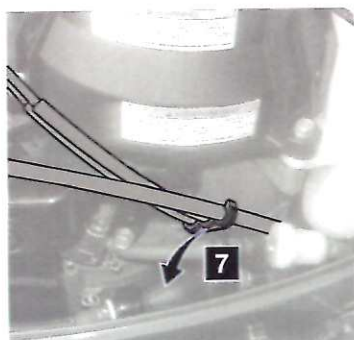

Remote Control Attachment YAMAHA Kit F4B, F5A and F6C

Posnr.	QTY	
①	1	
②	2	
③	3	M6 x 12
④	1	Ø 6 x 20
⑤	1	
⑥	1	Ø26 x Ø14
⑦	1	Ø26 x Ø12
⑧	1	
⑨	1	
⑩	1	M5 x 16
⑪	1	M5
⑫	1	
⑬	1	
⑭	1	
⑮	2	M6 x 16
⑯	1	
⑰	1	
⑱	2	M6 x 8
⑲	2	

Remote Control Attachment YAMAHA Kit F4B, F5A and F6C

Remote Control Attachment YAMAHA Kit F4B, F5A and F6C