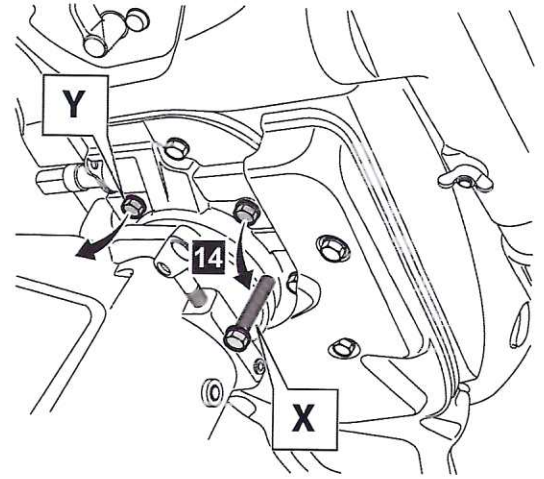

Remote Control Attachment YAMAHA Kit F4B, F5A and F6C

Posnr.	QTY	
①	1	
②	2	
③	3	M6 x 12
④	1	Ø 6 x 20
⑤	1	
⑥	1	Ø26 x Ø14
⑦	1	Ø26 x Ø12
⑧	1	
⑨	1	
⑩	1	M5 x 16
⑪	1	M5
⑫	1	
⑬	1	
⑭	1	
⑮	2	M6 x 16
⑯	1	
⑰	1	
⑱	2	M6 x 8
⑲	2	

Remote Control Attachment YAMAHA Kit F4B, F5A and F6C

Remote Control Attachment YAMAHA Kit F4B, F5A and F6C