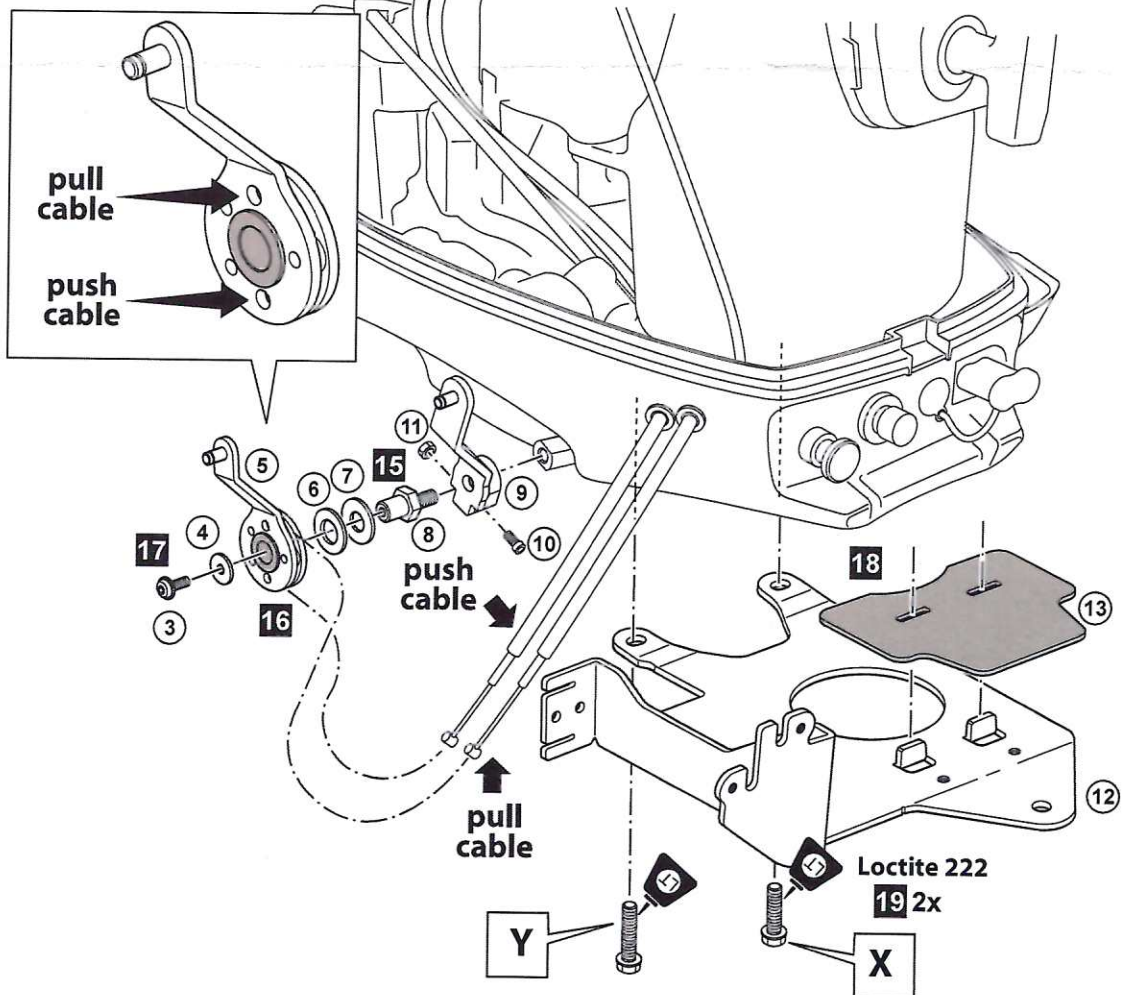

Remote Control Attachment YAMAHA Kit F4B, F5A and F6C

Posnr.	QTY	
①	1	
②	2	
③	3	M6 x 12
④	1	Ø 6 x 20
⑤	1	
⑥	1	Ø26 x Ø14
⑦	1	Ø26 x Ø12
⑧	1	
⑨	1	
⑩	1	M5 x 16
⑪	1	M5
⑫	1	
⑬	1	
⑭	1	
⑮	2	M6 x 16
⑯	1	
⑰	1	
⑱	2	M6 x 8
⑲	2	

Remote Control Attachment YAMAHA Kit F4B, F5A and F6C

Remote Control Attachment YAMAHA Kit F4B, F5A and F6C