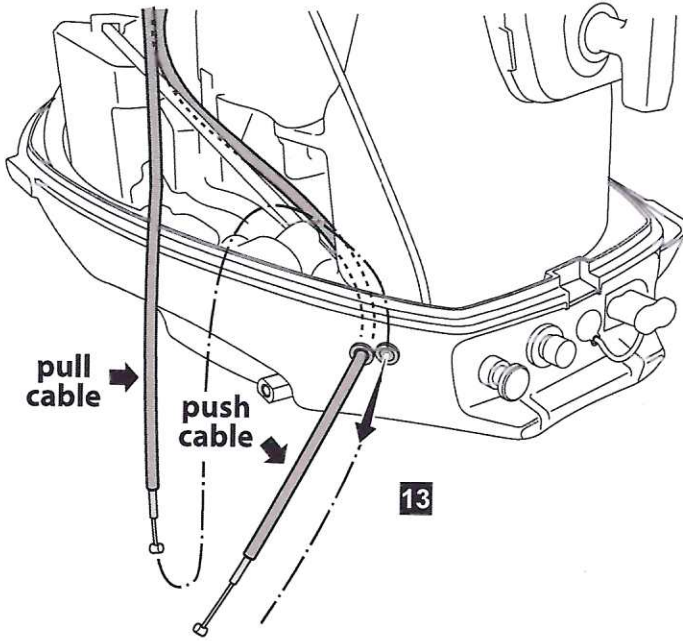

Remote Control Attachment YAMAHA Kit F4B, F5A and F6C

Posnr.	QTY	
①	1	
②	2	
③	3	M6 x 12
④	1	Ø 6 x 20
⑤	1	
⑥	1	Ø26 x Ø14
⑦	1	Ø26 x Ø12
⑧	1	
⑨	1	
⑩	1	M5 x 16
⑪	1	M5
⑫	1	
⑬	1	
⑭	1	
⑮	2	M6 x 16
⑯	1	
⑰	1	
⑱	2	M6 x 8
⑲	2	

Remote Control Attachment YAMAHA Kit F4B, F5A and F6C

Remote Control Attachment YAMAHA Kit F4B, F5A and F6C