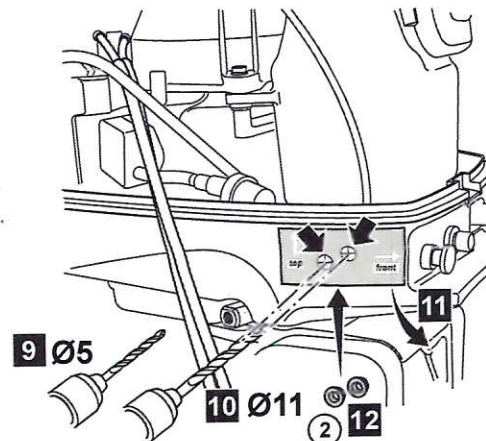

Remote Control Attachment YAMAHA Kit F4B, F5A and F6C

Posnr.	QTY	
①	1	
②	2	
③	3	M6 x 12
④	1	Ø 6 x 20
⑤	1	
⑥	1	Ø26 x Ø14
⑦	1	Ø26 x Ø12
⑧	1	
⑨	1	
⑩	1	M5 x 16
⑪	1	M5
⑫	1	
⑬	1	
⑭	1	
⑮	2	M6 x 16
⑯	1	
⑰	1	
⑱	2	M6 x 8
⑲	2	

Remote Control Attachment YAMAHA Kit F4B, F5A and F6C

Remote Control Attachment YAMAHA Kit F4B, F5A and F6C