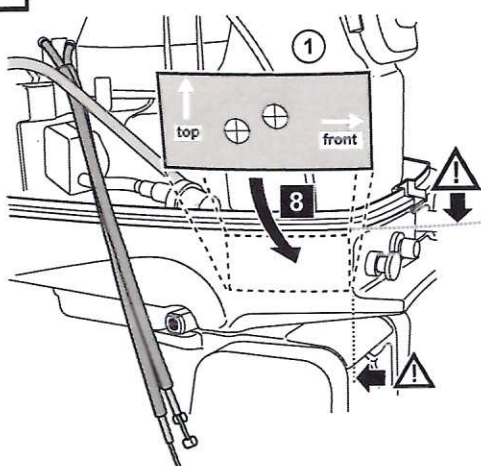

Remote Control Attachment YAMAHA Kit F4B, F5A and F6C

Posnr.	QTY	
①	1	
②	2	
③	3	M6 x 12
④	1	Ø 6 x 20
⑤	1	
⑥	1	Ø26 x Ø14
⑦	1	Ø26 x Ø12
⑧	1	
⑨	1	
⑩	1	M5 x 16
⑪	1	M5
⑫	1	
⑬	1	
⑭	1	
⑮	2	M6 x 16
⑯	1	
⑰	1	
⑱	2	M6 x 8
⑲	2	

Remote Control Attachment YAMAHA Kit F4B, F5A and F6C

Remote Control Attachment YAMAHA Kit F4B, F5A and F6C