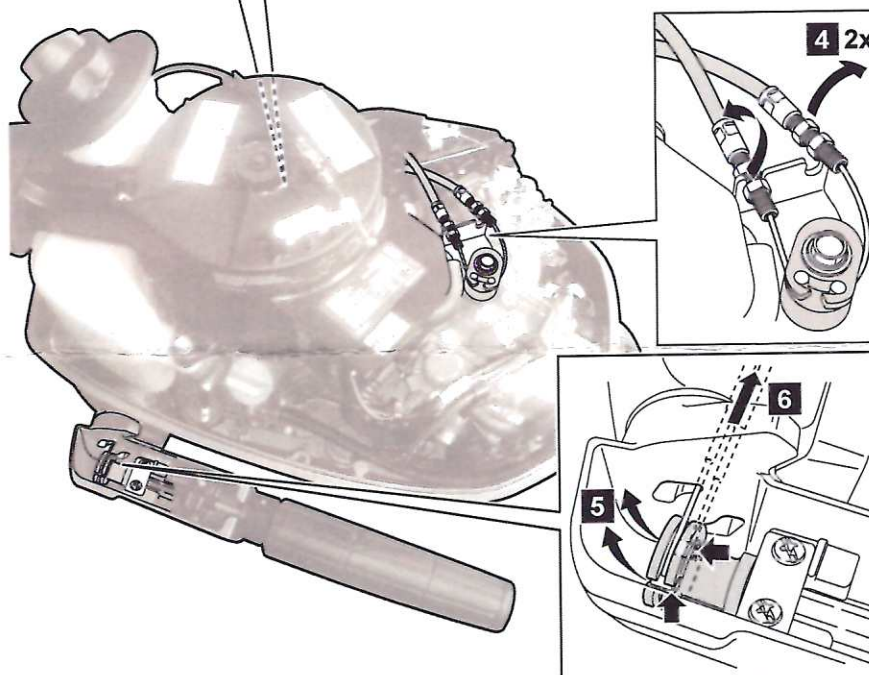

Remote Control Attachment YAMAHA Kit F4B, F5A and F6C

Posnr.	QTY	
①	1	
②	2	
③	3	M6 x 12
④	1	Ø 6 x 20
⑤	1	
⑥	1	Ø26 x Ø14
⑦	1	Ø26 x Ø12
⑧	1	
⑨	1	
⑩	1	M5 x 16
⑪	1	M5
⑫	1	
⑬	1	
⑭	1	
⑮	2	M6 x 16
⑯	1	
⑰	1	
⑱	2	M6 x 8
⑲	2	

Remote Control Attachment YAMAHA Kit F4B, F5A and F6C

Remote Control Attachment YAMAHA Kit F4B, F5A and F6C